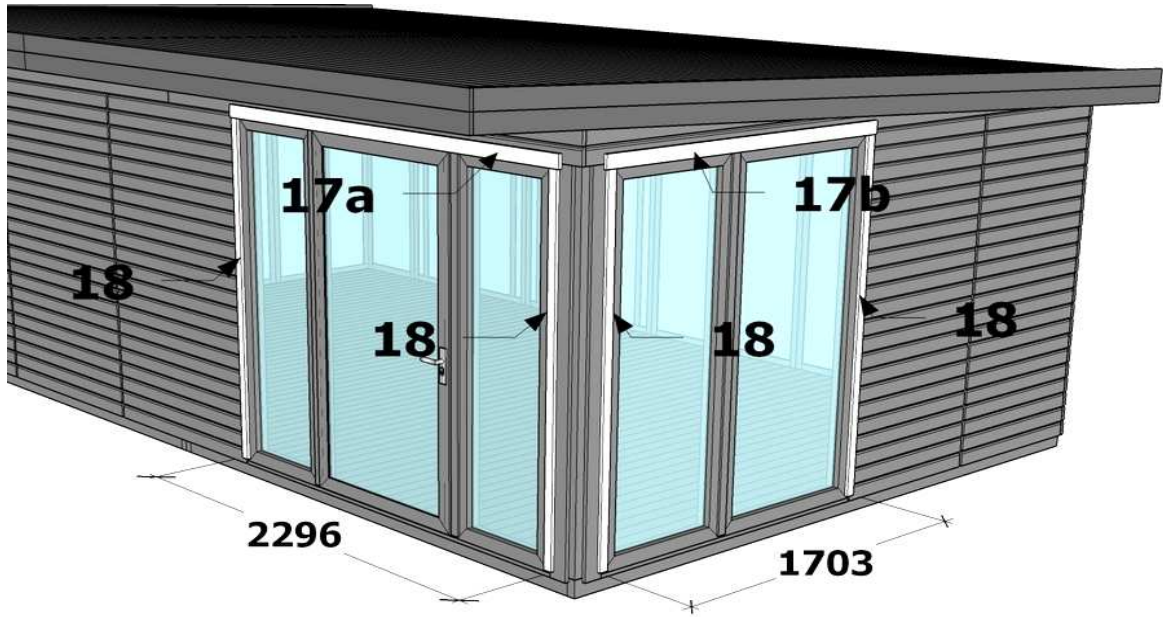

AIRI 22 plastic

Assembly instruction

15/21