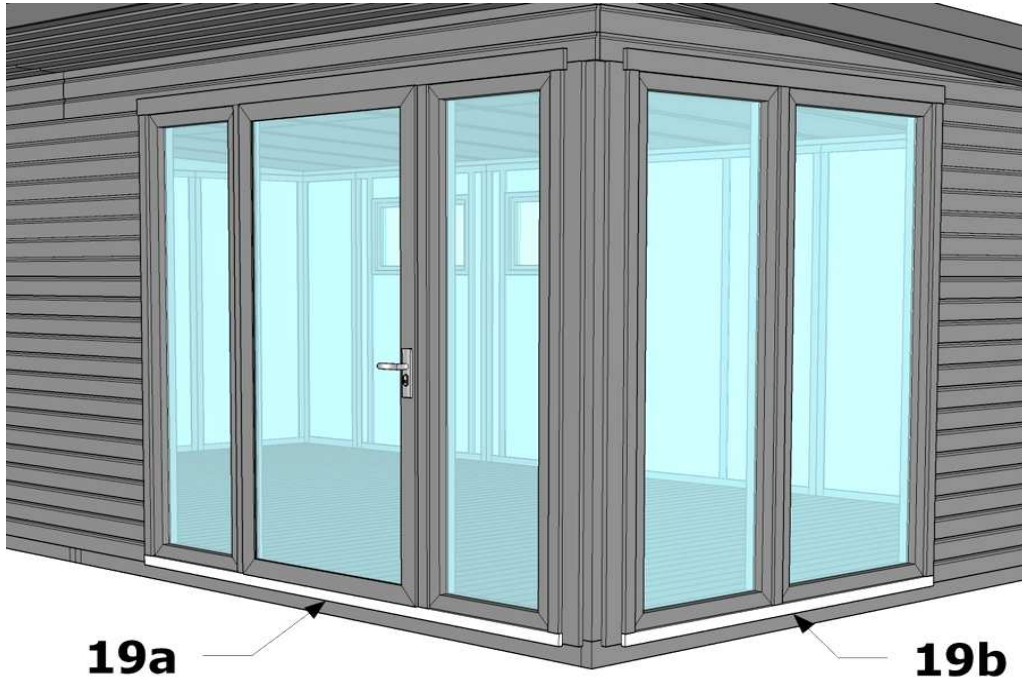

AIRI 22 plastic

Assembly instruction

15/21