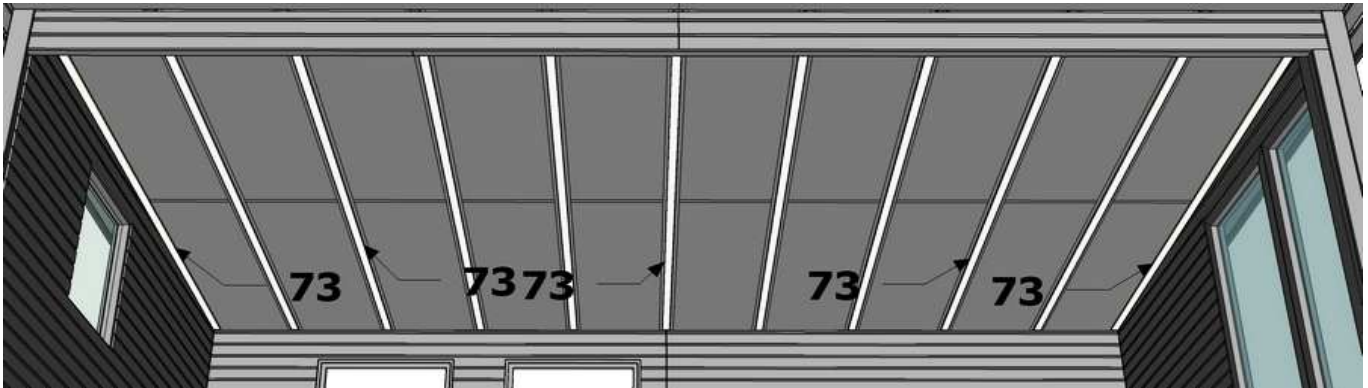

20/21

+ **73** **88** 3,5 x 40

70 + **71** + **72**

44 **45** **46** **47** interior paneling corner slats

8 pcs. 8 pcs. 8 pcs. 4 pcs.

AIRI 22 plastic

Assembly instruction

21/21