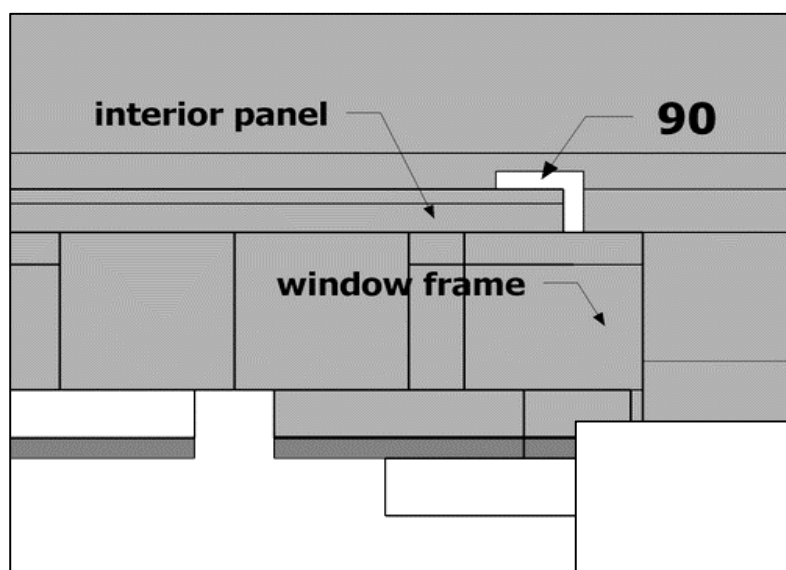

AIRI 22 plastic

Assembly instruction

21/21

90
8 pcs.

Spare screw set:

4 x 60	3,5 x 50	3,5 x 40
6 pcs.	6 pcs.	8 pcs.