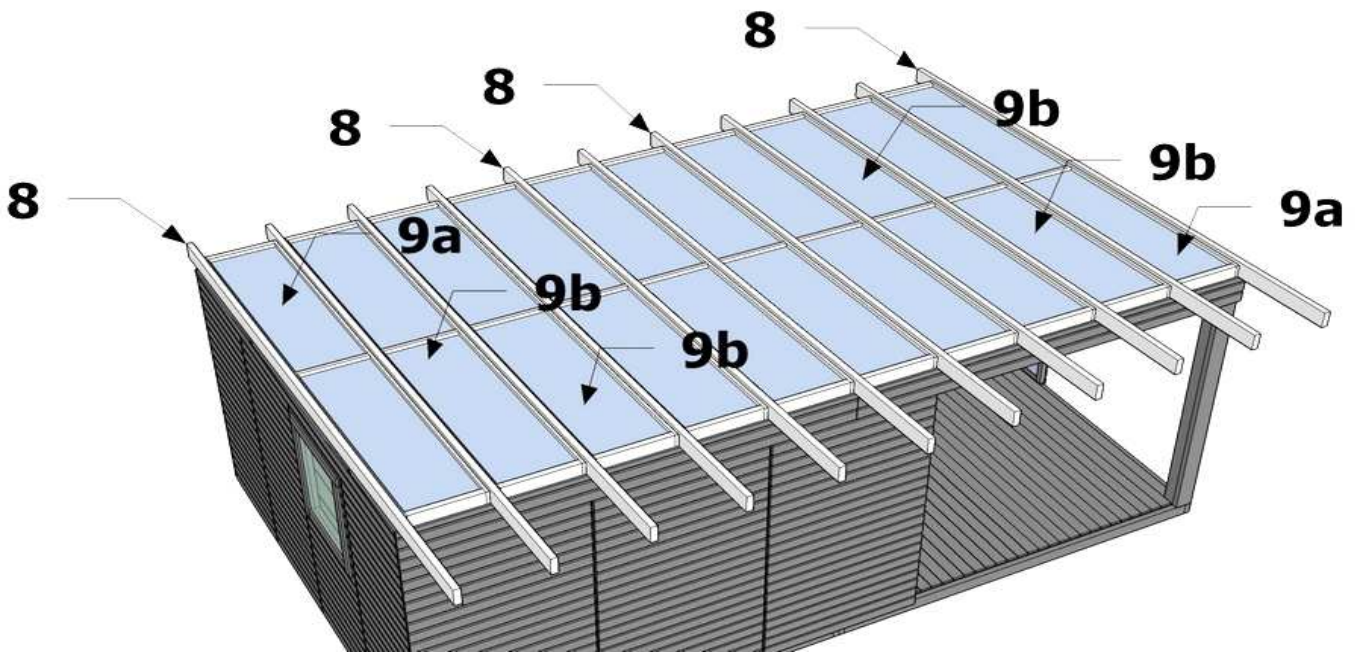

AIRI 22 plastic

Assembly instruction

10/21

to the rafter with angle or through

+ middle supports

+

11

+ middle supports

20	4,5 x 80
8	40x40x40
48	3,5 x 40