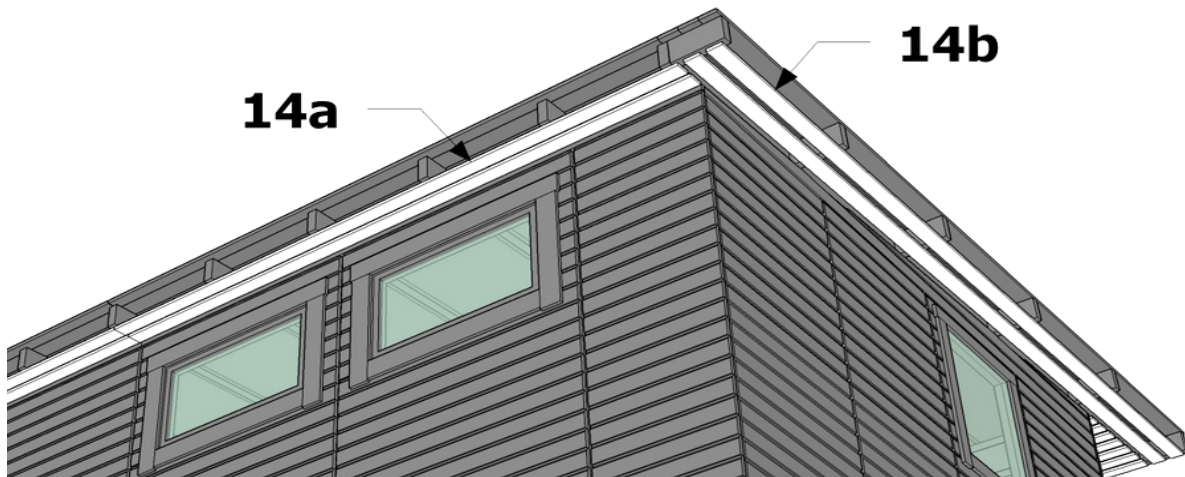

AIRI 22 plastic

Assembly instruction

12/21

front	+	14a
side	+	14b
back	+	14a

168	3,5 x 40
48	3,5 x 40
48	3,5 x 40