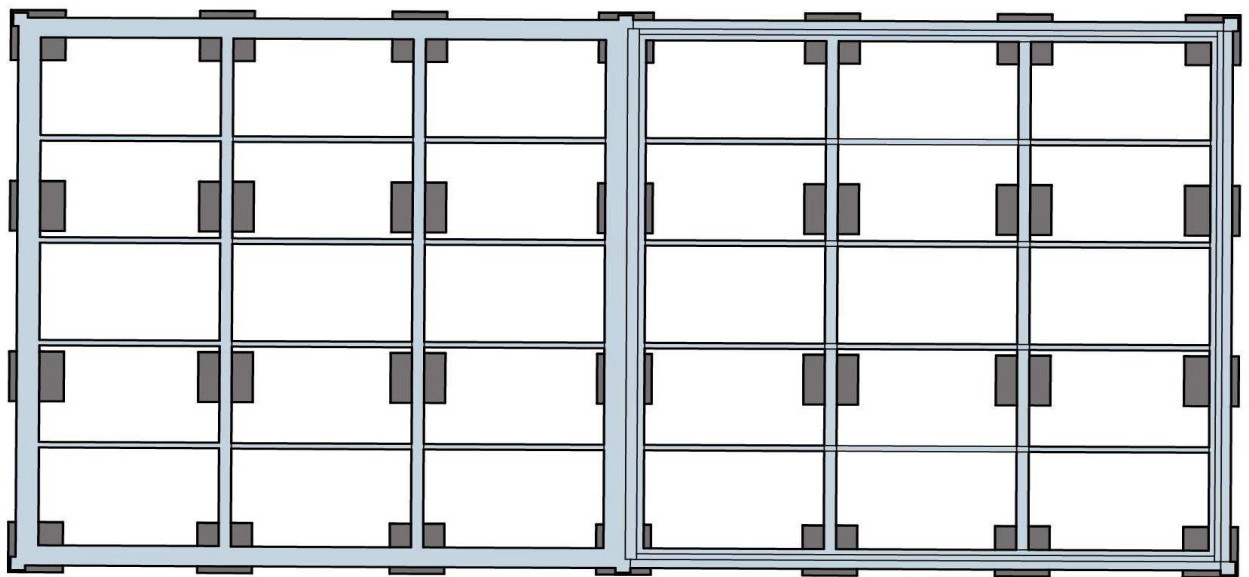

Garden House Villa Havouri

Assembly instruction

1 + **2**

4,5 x 80	8
----------	---

9.1. + **9.2.** + **9.4.**

4,5 x 80	8
----------	---

Garden House Villa Havouri

Assembly instruction

veranda bottom

2 +
 2b +
 2a

4,5 x 80	8
----------	---

veranda bottom

base bottom +
 veranda bottom

4,5 x 80	5
----------	---

Garden House Villa Havouri

Assembly instruction