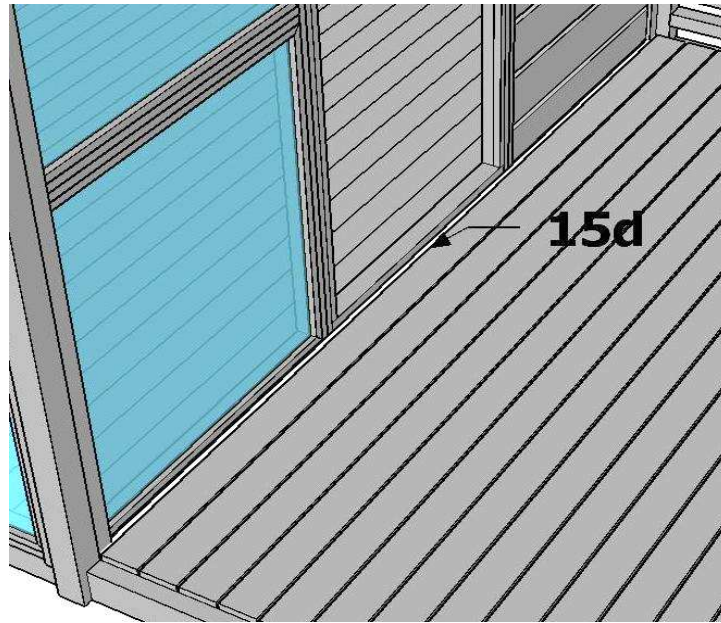

Garden House Villa Havouri

Assembly instruction

12/15

15d	3,5 x 40	4