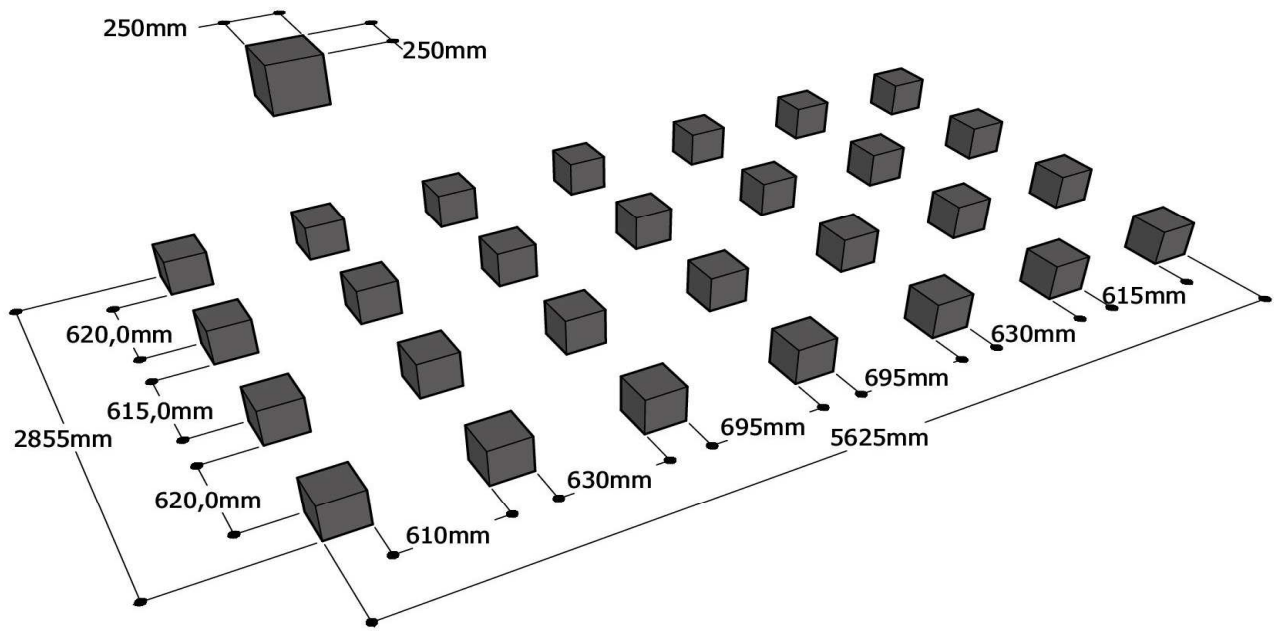

Garden House Villa Havouri

Assembly instruction

1 + **2**

4,5 x 80	8
----------	---

9.1. + **9.2.** + **9.4.**

4,5 x 80	8
----------	---

Garden House Villa Havouri

Assembly instruction

veranda bottom

2 +
 2b +
 2a

4,5 x 80	8
----------	---

veranda bottom

base bottom +
 veranda bottom

4,5 x 80	5
----------	---

Garden House Villa Havouri

Assembly instruction

4,5 x 80	16
4,5 x 80	6

Garden House Villa Havouri

Assembly instruction

6/15

between
bottom

+

6a

4,5 x 80	16
4,5 x 80	6

Garden House Villa Havouri

Assembly instruction

25	3,5 x 40	16
-----------	-----------------	-----------

26	+	27
-----------	---	-----------

3,5 x 40	64
-----------------	-----------

Garden House Villa Havouri