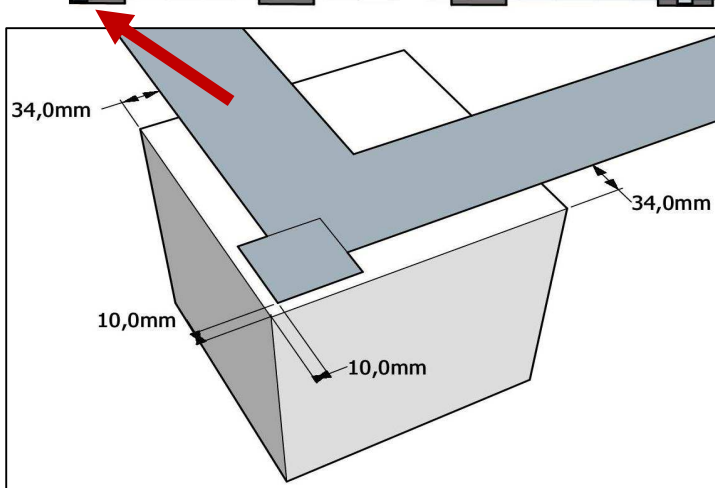

Garden House Villa Havouri

Assembly instruction

Important !

Wichtig !

Important !

Wichtig !

Garden House Villa Havouri

Assembly instruction

Garden House Villa Havouri

Assembly instruction

1 + **2**

4,5 x 80	8
----------	---

9.1. + **9.2.** + **9.4.**

4,5 x 80	8
----------	---

Garden House Villa Havouri

Assembly instruction

veranda bottom

2 +
 2b +
 2a

4,5 x 80	8
----------	---

veranda bottom

base bottom +
 veranda bottom

4,5 x 80	5
----------	---

Garden House Villa Havouri

Assembly instruction