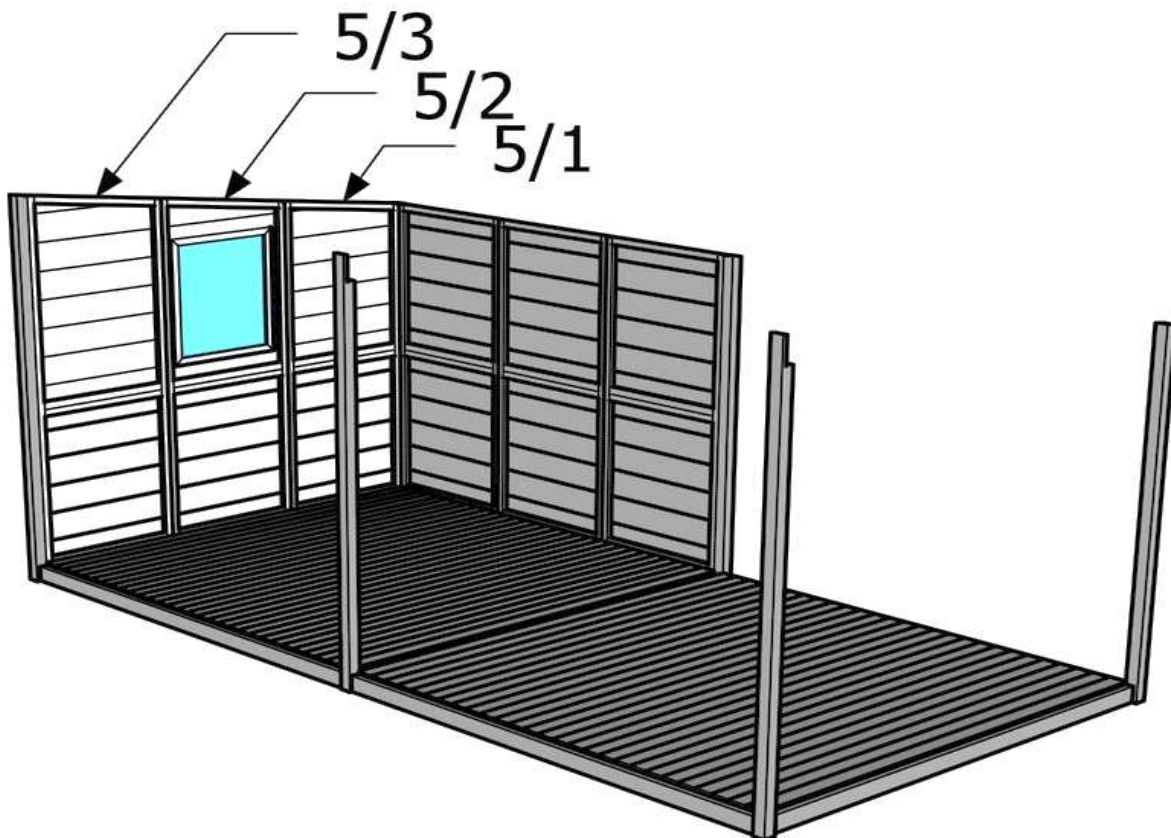

+	3e	3,5 x 40	6
---	-----------	-----------------	----------

Garden House Villa Havouri

Assembly instruction

between
bottom

+

4

4,5 x 80	16
4,5 x 80	6

5/1 + 5/2 + 5/3