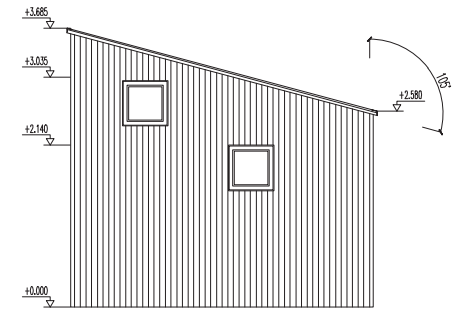

Produkt: Rosenhaga		Skala: 1:100
	Adress:		Format: A4
	Gnr:	Bnr:	Rev:
	Plan, snitt och fasader		Datum: