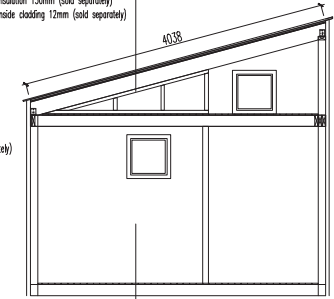

Produkt: Rosenhaga		Skala: 1:100
	Adress:		Format: A4
	Gnr:	Bnr:	Rev:
	Plan, snitt och fasader		Datum: