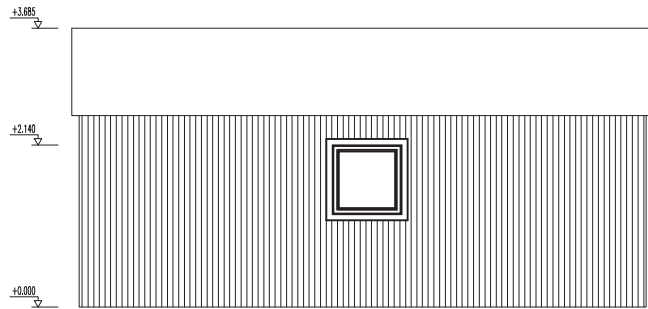

Produkt: Rosenhaga		Skala: 1:100
	Adress:		Format: A4
	Gnr:	Bnr:	Rev:
	Plan, snitt och fasader		Datum: