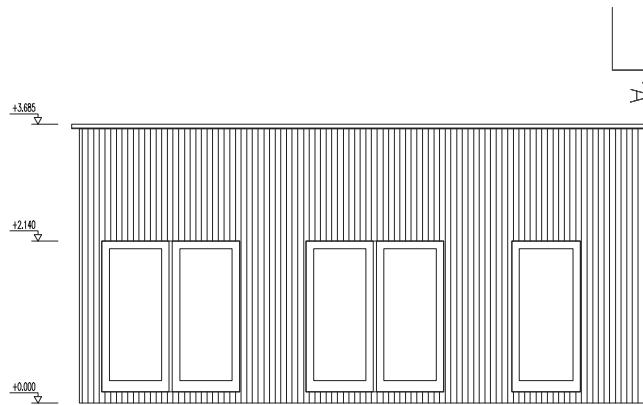

Produkt: Rosenhaga		Skala: 1:100
	Adress:		Format: A4
	Gnr:	Bnr:	Rev:
	Plan, snitt och fasader		Datum: