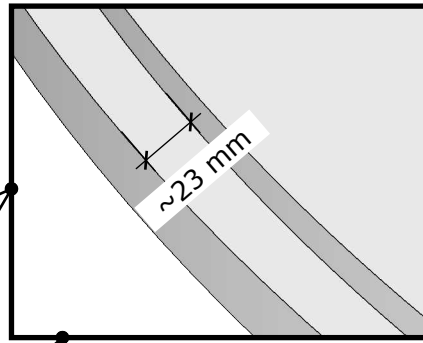

# Glass Wall mounting (base frame 28 mm.)

Use piece of wood to protect plywood

III

# Glass Wall mounting (cover frame 15 mm.)

Use piece of wood to  
protect plywood

**Please be careful!!!  
Do not hit the glass  
with the screw.**