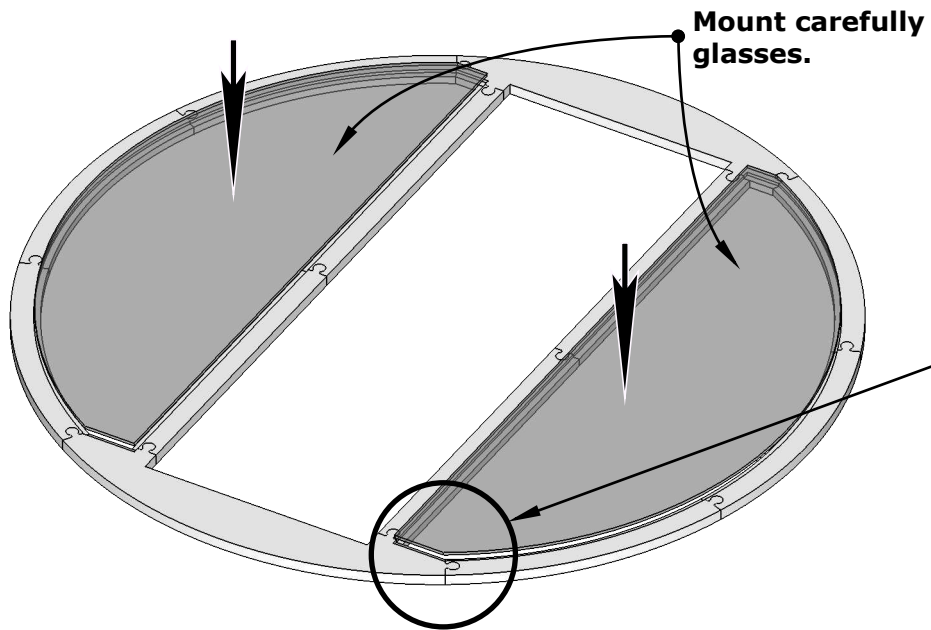

# Glass Wall mounting (base frame 28 mm.)

Use piece of wood to protect plywood

III

# Glass Wall mounting (cover frame 15 mm.)

Use piece of wood to  
protect plywood

**Please be careful!!!  
Do not hit the glass  
with the screw.**