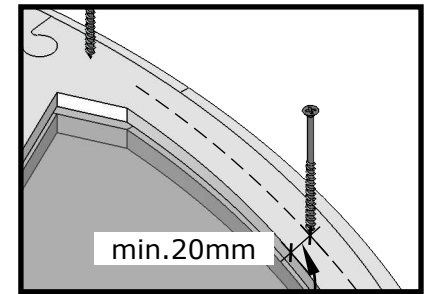

# Glass Wall mounting (base frame 28 mm.)

Use piece of wood to protect plywood

III

# Glass Wall mounting (cover frame 15 mm.)

Use piece of wood to  
protect plywood

**Please be careful!!!  
Do not hit the glass  
with the screw.**