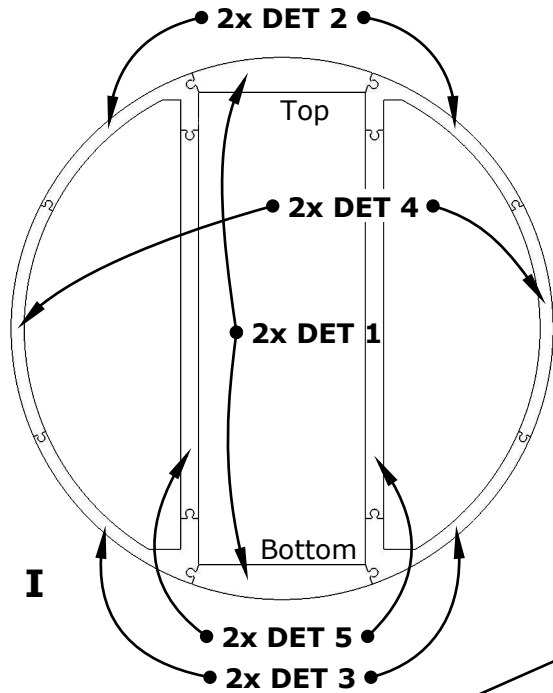

# Glass Wall mounting (base frame 28 mm.)

Use piece of wood to protect plywood

III

# Glass Wall mounting (cover frame 15 mm.)

Use piece of wood to  
protect plywood

**Please be careful!!!  
Do not hit the glass  
with the screw.**