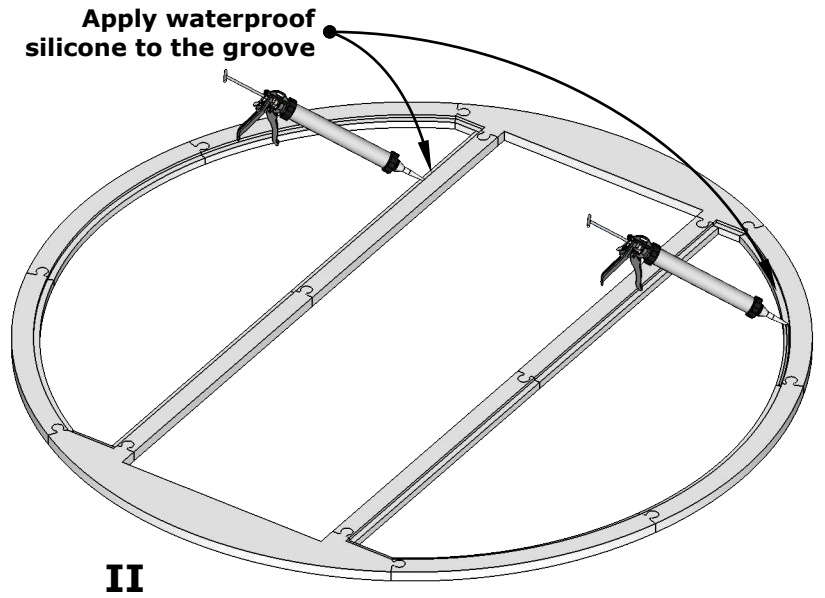

# Glass Wall mounting (base frame 28 mm.)

Use piece of wood to protect plywood

III

# Glass Wall mounting (cover frame 15 mm.)

Use piece of wood to  
protect plywood

**Please be careful!!!  
Do not hit the glass  
with the screw.**