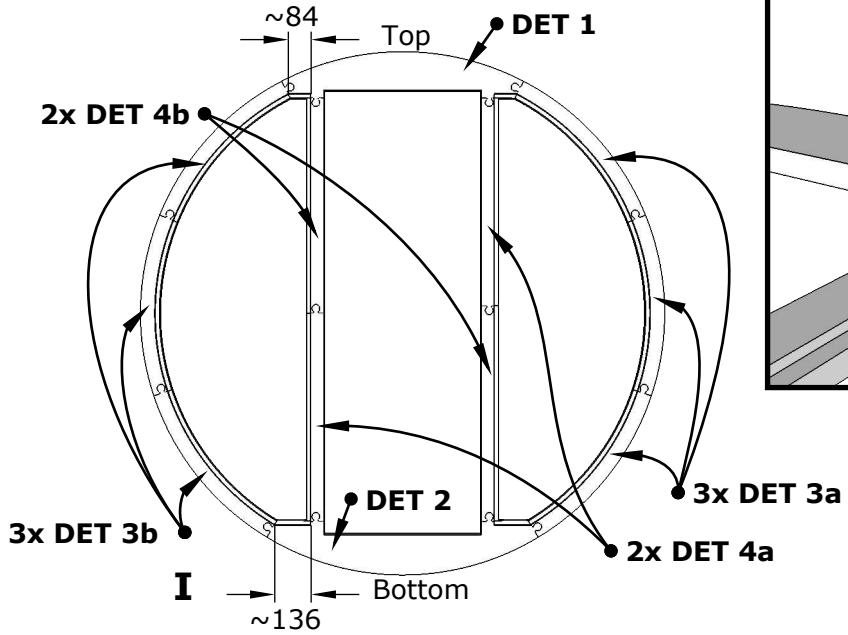

# Glass Wall mounting (base frame 28 mm.)

Use piece of wood to protect plywood

III

# Glass Wall mounting (cover frame 15 mm.)

Use piece of wood to  
protect plywood

**Please be careful!!!  
Do not hit the glass  
with the screw.**