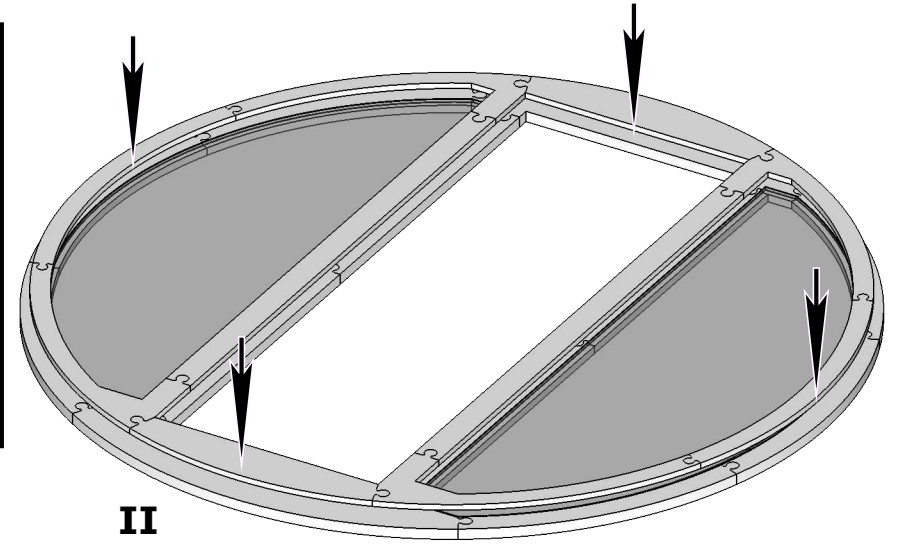

# Glass Wall mounting (base frame 28 mm.)

Use piece of wood to protect plywood

III

# Glass Wall mounting (cover frame 15 mm.)

Use piece of wood to  
protect plywood

**Please be careful!!!  
Do not hit the glass  
with the screw.**