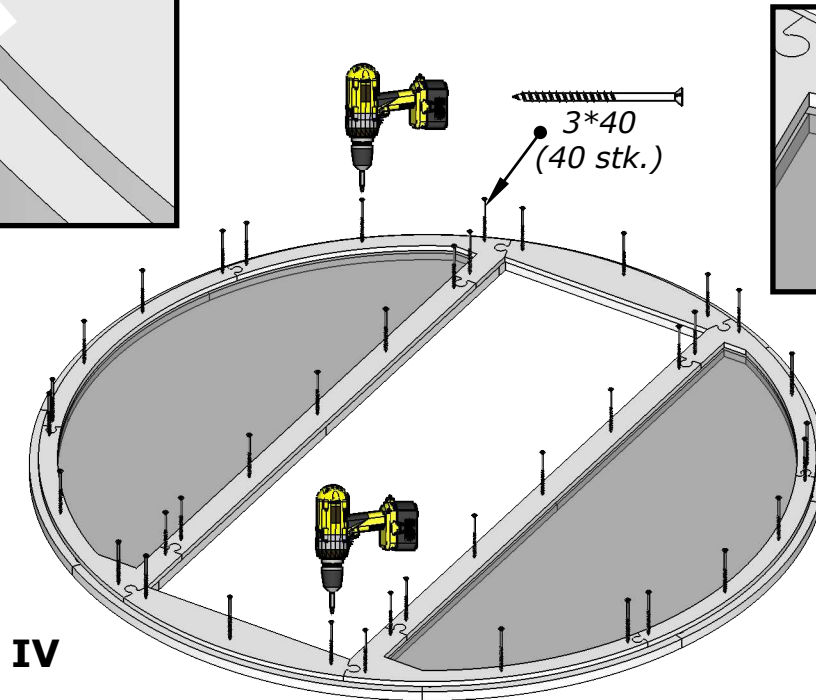

# Glass Wall mounting (base frame 28 mm.)

Use piece of wood to protect plywood

III

# Glass Wall mounting (cover frame 15 mm.)

Use piece of wood to  
protect plywood

**Please be careful!!!  
Do not hit the glass  
with the screw.**