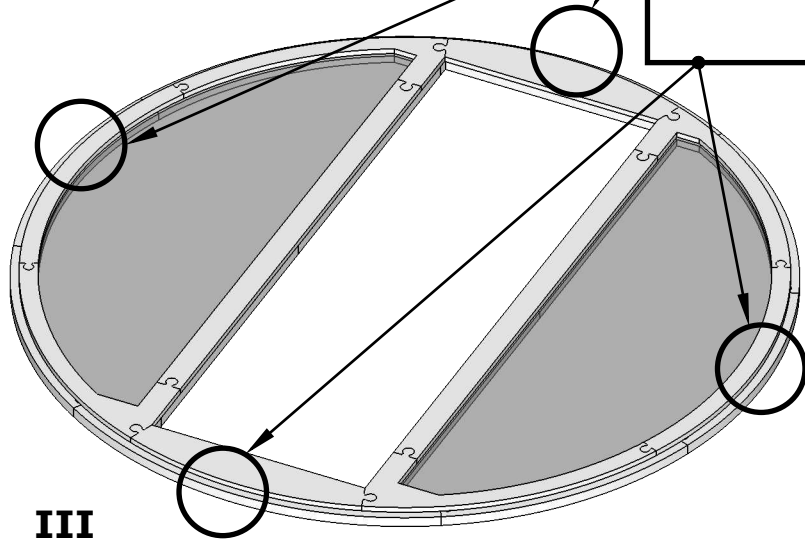

# Glass Wall mounting (base frame 28 mm.)

Use piece of wood to protect plywood

III

# Glass Wall mounting (cover frame 15 mm.)

Use piece of wood to  
protect plywood

**Please be careful!!!  
Do not hit the glass  
with the screw.**