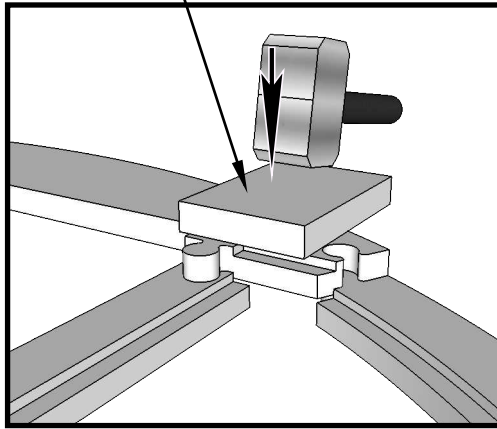

# Glass Wall mounting (base frame 28 mm.)

Use piece of wood to protect plywood

III

# Glass Wall mounting (cover frame 15 mm.)

Use piece of wood to  
protect plywood

**Please be careful!!!  
Do not hit the glass  
with the screw.**