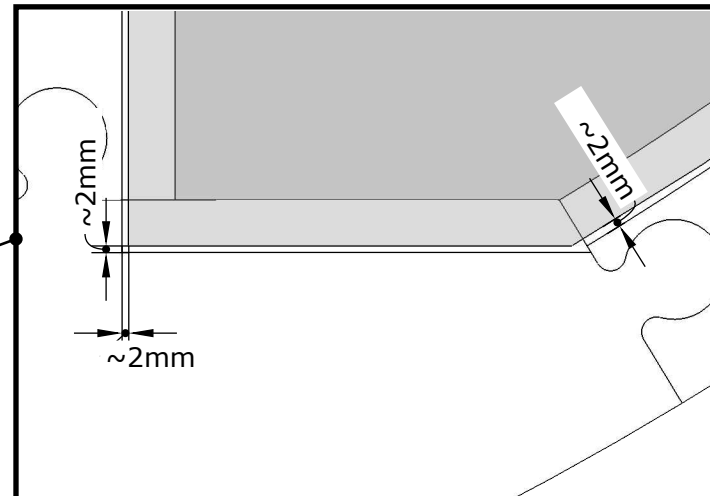

# Glass Wall mounting (base frame 28 mm.)

Use piece of wood to protect plywood

III

# Glass Wall mounting (cover frame 15 mm.)

Use piece of wood to  
protect plywood

**Please be careful!!!  
Do not hit the glass  
with the screw.**