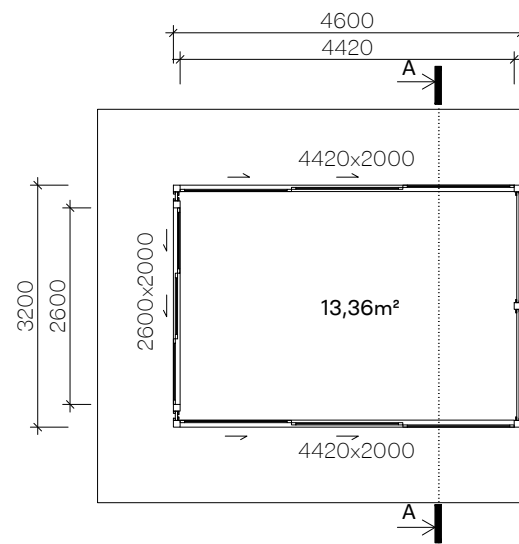

-
-
-

NEWBUILD- Glazed conservatory 14,72 m²

-

2022/07/22

*Swedish quality
houses!*

GROUND FLOOR
1 : 100

DRAWING FLOORPLAN		DRAWING NO K-07.33-101	
DATE 2022/07/22		SCALE 1 : 100	

SECTION A-A
1:100

-		
DRAWING SECTIONAL DRAWING	DRAWING NO K-07.33-102	
	DATE 2022/07/22	SCALE 1:100

FACADE TO THE
1:100

FACADE TO THE
1:100

FACADE TO THE
1:100

FACADE TO THE
1:100

*Swedish quality
houses!*

DRAWING		DRAWING NO	
FACADE DRAWING		K-07.33-103	
DATE		SCALE	
2022/07/22		1:100	