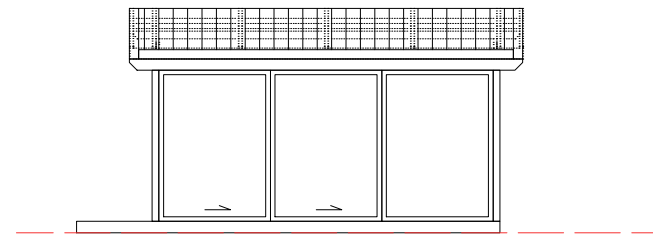

-
-
-

NEWBUILD- Glazed conservatory 14,72 m²

-

2022/07/22

*Swedish quality
houses!*

GROUND FLOOR
1 : 100

DRAWING FLOORPLAN		DRAWING NO K-07.33-101	
DATE 2022/07/22		SCALE 1 : 100	

SECTION A-A
1:100

-		
DRAWING SECTIONAL DRAWING	DRAWING NO K-07.33-102	
	DATE 2022/07/22	SCALE 1:100

FACADE TO THE
1:100

FACADE TO THE
1:100

FACADE TO THE
1:100

FACADE TO THE
1:100

*Swedish quality
houses!*

DRAWING		DRAWING NO	
FACADE DRAWING		K-07.33-103	
DATE		SCALE	
2022/07/22		1:100	