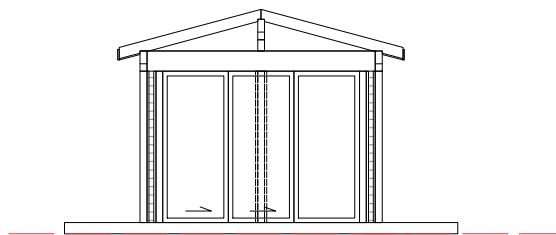

-
-
-

NEWBUILD- Glazed conservatory 14,72 m²

-

2022/07/22

*Swedish quality
houses!*

GROUND FLOOR
1 : 100

DRAWING FLOORPLAN		DRAWING NO K-07.33-101	
DATE 2022/07/22		SCALE 1 : 100	

SECTION A-A
1:100

-		
DRAWING SECTIONAL DRAWING	DRAWING NO K-07.33-102	
	DATE 2022/07/22	SCALE 1:100

FACADE TO THE
1:100

FACADE TO THE
1:100

FACADE TO THE
1:100

FACADE TO THE
1:100

*Swedish quality
houses!*

DRAWING		DRAWING NO	
FACADE DRAWING		K-07.33-103	
DATE		SCALE	
2022/07/22		1:100	