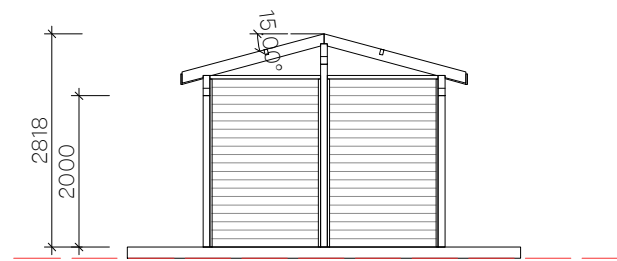

-
-
-

NEWBUILD- Glazed conservatory 14,72 m²

-

2022/07/22

*Swedish quality
houses!*

GROUND FLOOR
1 : 100

DRAWING FLOORPLAN		DRAWING NO K-07.33-101	
DATE 2022/07/22		SCALE 1 : 100	

SECTION A-A
1:100

-		
DRAWING SECTIONAL DRAWING	DRAWING NO K-07.33-102	
	DATE 2022/07/22	SCALE 1:100

FACADE TO THE
1:100

FACADE TO THE
1:100

FACADE TO THE
1:100

FACADE TO THE
1:100

*Swedish quality
houses!*

DRAWING		DRAWING NO	
FACADE DRAWING		K-07.33-103	
DATE		SCALE	
2022/07/22		1:100	