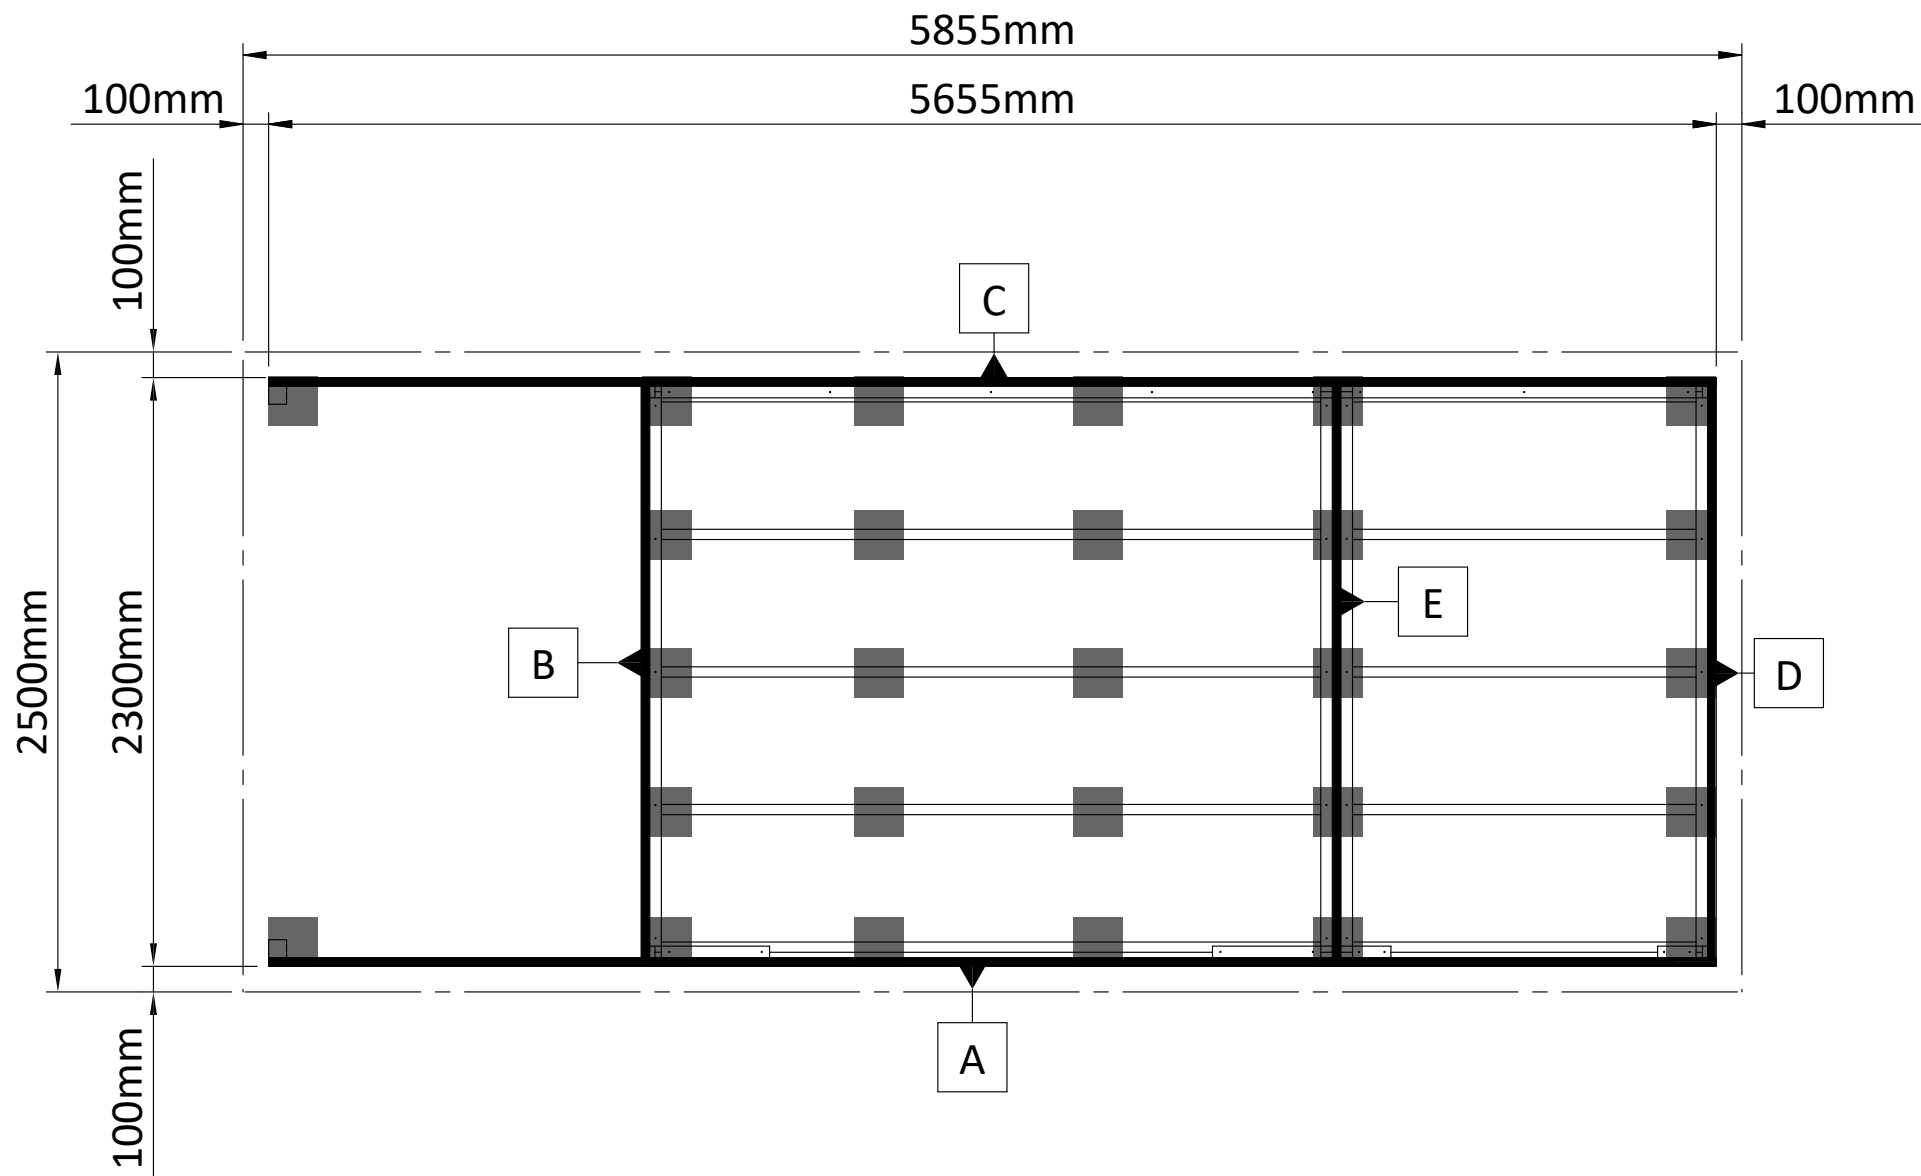

- W20  WD14-2230 (88x18) x 2230mm x48 / (114x18) x 2230mm x37
- W21  WD14-2325 (88x18) x 2640mm x32 / (114x18) x 2640mm x25
- W22  WD14-3475 (88x18) x 3160mm x32
- W23  WD15-0100 (144x44) x 100mm x3
- W24  WD15-2740 (144x44) x 2740mm x6
- W25  WD32-2325 (170x18) x 2325mm x2
- W26  WD32-2776 (170x18) x 2776mm x2
- W27  WD32-3475 (170x18) x 3475mm x2
- W28  WD34-1632 (95x18) x 1632mm x1
- W29  WD34-1900 (95x18) x 1900mm x5
- W30  WD34-2174 (95x18) x 2174mm x4
- W31  WD36-2212 (85x85) x 2212mm x1
- W32  WD36-1492 (85x85) x 2470mm x1
- W33  WD1471 (135x34) x 2232mm x3
- W34  WD1472 (135x34) x 1192mm x3

Pin x764

50mm x98

70mm x471

80mm x28

180mm x136

PLINTPLAN / FOUNDATION PLAN / BETONBLOCK / PLAN DE FONDATIONS

1A

-  70mm x 12
-  80mm x 28

W18
x2

70

70

A

C

180mm x8

70mm x12

W33
x3